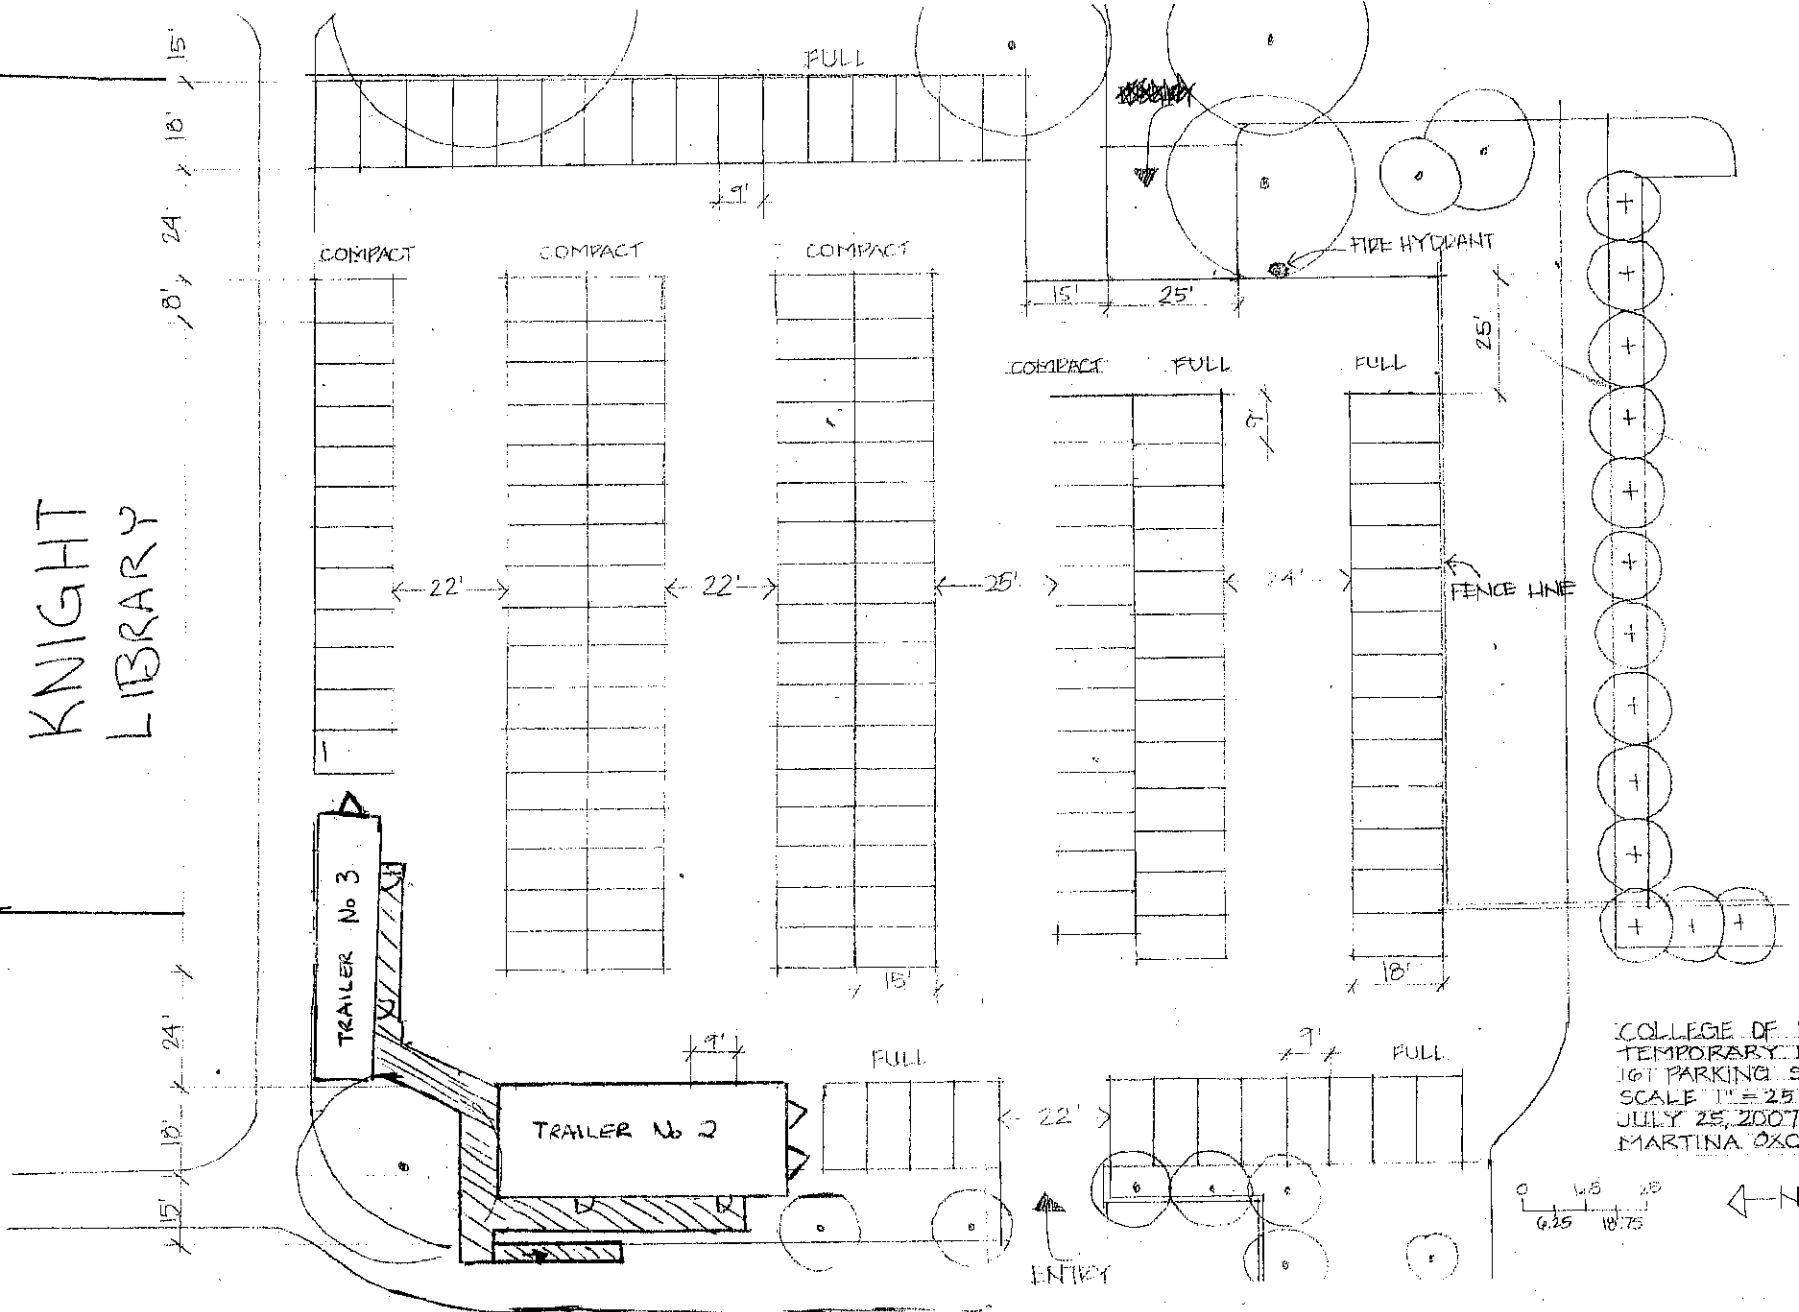

KNIGHT LIBRARY

COLLEGE OF EDUCATION
 TEMPORARY PARKING
 167 PARKING SPOTS
 SCALE 1" = 25'
 JULY 25, 2007
 MARTINA OXOBY